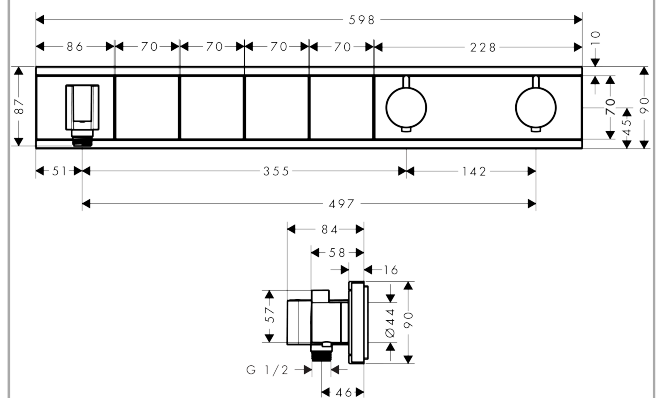

RainSelect

Thermostat for concealed installation for 4 functions with integrated shower holder

Surfaces: **Chrome** Article Number: **15357000**

Description

product features

- consists of: Thermostat, shower holder
- depending on volume flow and installation situation approx. 50% flow rate reduction and integrated shut off function
- 4 functions
- Select push-button on/off control for 4 outlets
- simultaneous use of several outlets
- maximum flow rate at 3 bar: 38 l/min
- flow rate per outlet: 26 l/min
- flow rate by simultaneous use of all outlets: 38 l/min
- thermostat cartridge, Start/stop valve to operate the functions
- safety lock at 40 °C
- temperature limitation adjustable
- non-return valve
- hose nut: for shower hoses with conical or cylindrical nut on both sides
- connection type: basic set
- min. operating pressure: 1 bar
- max. operating pressure: 10 bar
- Thermostat is delivered with buttons hand shower, Waterfall, Rain large, Mono

Technology

Design awards

Product image

Scale drawing

RainSelect

Thermostat for concealed installation for 4 functions with integrated shower holder

Surfaces: **Chrome** Article Number: **15357000**

Installation examples