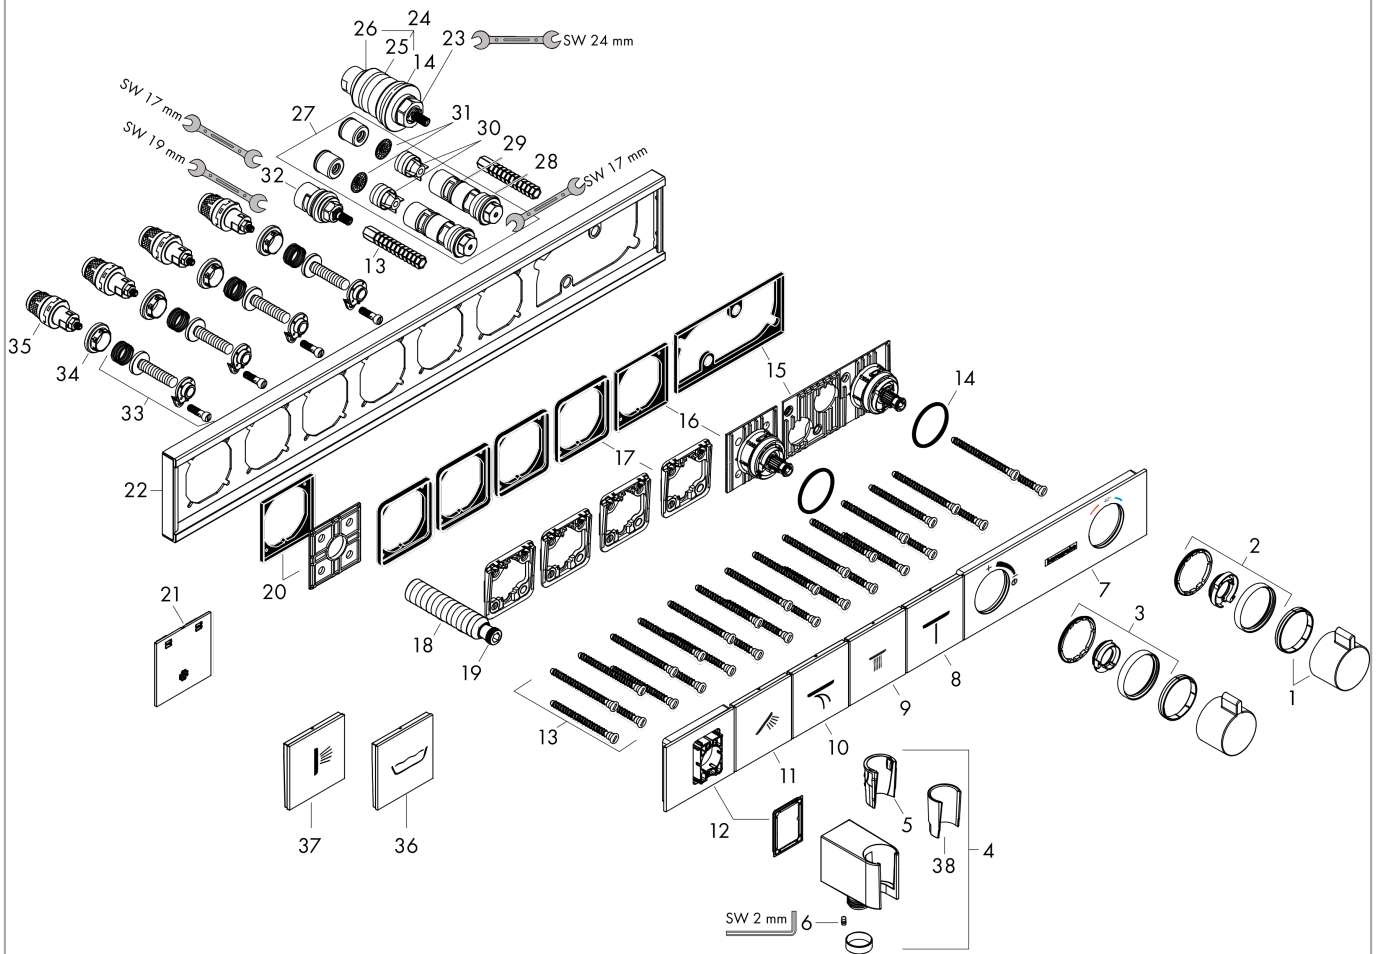

RainSelect

Thermostat for concealed installation for 4 functions with integrated shower holder

Surfaces: **Chrome** Article Number: **15357000**

Exploded Drawing

Year of production: >10/17

RainSelect

Thermostat for concealed installation for 4 functions with integrated shower holder

Surfaces: **Chrome** Article Number: **15357000**

Spare part list

Year of production: >10/17

Pos.	Description	Article Number	Price	PU
1	handle for thermostat	92215000	-	1
2	safety set	93112000	-	1
3	safety set	93113000	-	1
4	shower holder, assy	93114000	-	1
5	guide (conical)	94163000	-	1
6	hollow set screw M4x8	97669000	-	1
7	cover	93105000	-	1
8	symbol Mono	93306000	-	1
9	symbol head shower Rain large	93107000	-	1
10	symbol Flood jet	93305000	-	1
11	symbol handshower	93106000	-	1
12	cover	93108000	-	1
13	mounting kit	93102000	-	1
14	O-ring 38x2,5	98198000	-	1
15	adapter for handle	93109000	-	1
16	adapter for handle	93315000	-	1
17	support element	93111000	-	1
18	connecting thread G½	93830000	-	1
19	O-ring 11x2	98127000	-	1
20	support element	93314000	-	1
21	fit-up aid	93417000	-	1
22	escutcheon	93317000	-	1
23	thermostat cartridge	96633000	-	1
24	sealing set	96636000	-	1
25	O-ring 34x2	98383000	-	1
26	O-ring 26x2	98147000	-	1
27	service unit	93406000	-	1
28	O-ring 20x2	98165000	-	1
29	O-ring 20x1,5	98197000	-	1
30	non return valve	96655000	-	1
31	filter	97367000	-	1
32	shut off unit	98536000	-	1
33	Select-adapter	93103000	-	1
34	nut	98368000	-	1
35	shut off unit	95758000	-	1
36	symbol tub	93303000	-	1
37	symbol body shower	93304000	-	1
38	guide	95531000	-	1
a	concealed item	15312180	-	1
b	extension 25 mm	93434000	-	1
c	extension 16 mm	93439000	-	1