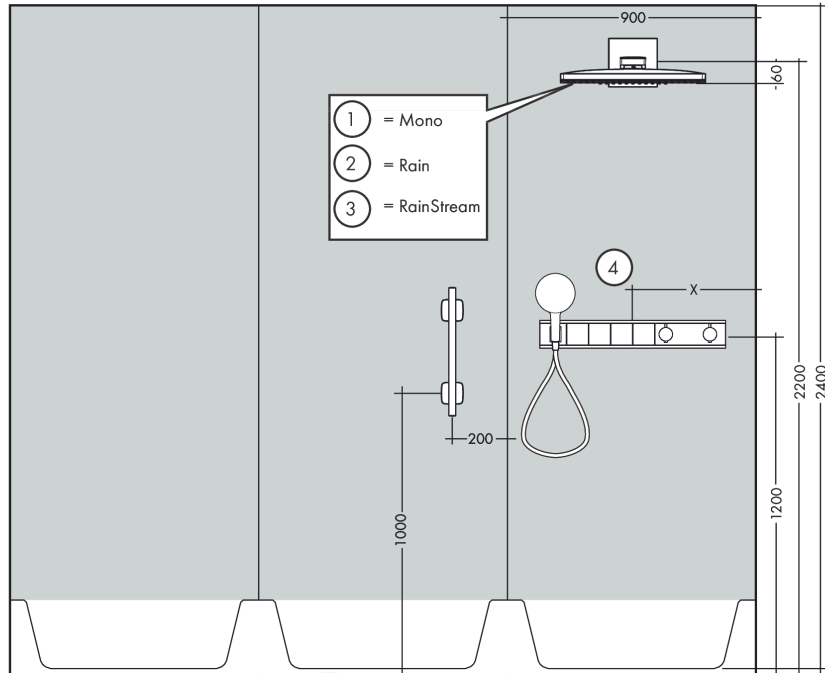

RainSelect

Thermostat for concealed installation for 4 functions with integrated shower holder

Surfaces: **Chrome** Article Number: **15357000**

Description

product features

- consists of: Thermostat, shower holder
- depending on volume flow and installation situation approx. 50% flow rate reduction and integrated shut off function
- 4 functions
- Select push-button on/off control for 4 outlets
- simultaneous use of several outlets
- maximum flow rate at 3 bar: 38 l/min
- flow rate per outlet: 26 l/min
- flow rate by simultaneous use of all outlets: 38 l/min
- thermostat cartridge, Start/stop valve to operate the functions
- safety lock at 40 °C
- temperature limitation adjustable
- non-return valve
- hose nut: for shower hoses with conical or cylindrical nut on both sides
- connection type: basic set
- min. operating pressure: 1 bar
- max. operating pressure: 10 bar
- Thermostat is delivered with buttons hand shower, Waterfall, Rain large, Mono

Technology

Design awards

Product image

Scale drawing

RainSelect

Thermostat for concealed installation for 4 functions with integrated shower holder

Surfaces: **Chrome** Article Number: **15357000**

Installation examples

RainSelect
1531218X / 15357XXX

RainSelect

Thermostat for concealed installation for 4 functions with integrated shower holder

Surfaces: **Chrome** Article Number: **15357000**

Exploded Drawing

Year of production: >10/17