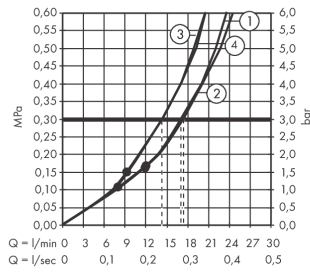

RainSelect

Thermostat for concealed installation for 4 functions with integrated shower holder

Surfaces: **Chrome** Article Number: **15357000**

Installation examples

RainSelect
1531218X / 15357XXX