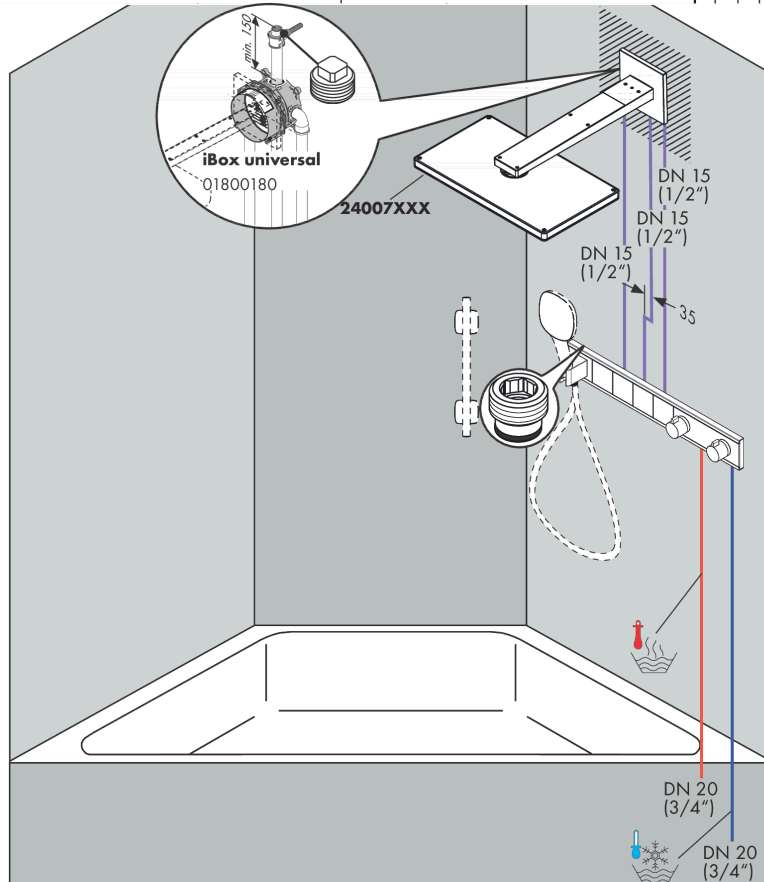

RainSelect

Thermostat for concealed installation for 4 functions with integrated shower holder

Surfaces: **Chrome** Article Number: **15357000**

Installation examples

RainSelect
1531218X / 15357XXX